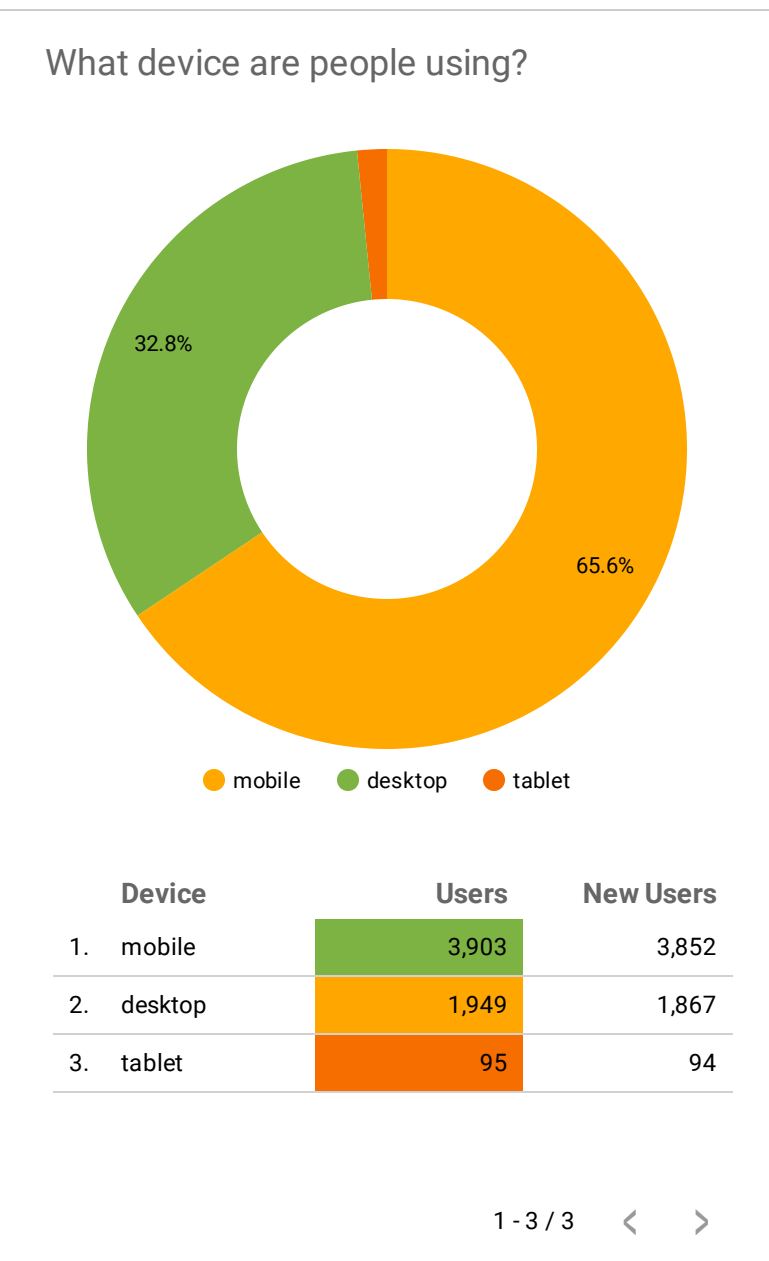

Google Analytics Audience Overview

site: catalog.uoc.ac.in

Continent ▼ |
 Region ▼ |
 Channel ▼ |
 Device ▼ |
 Jan 1, 2021 - Jun 30, 2021 ▼

Your audience at a glance

Let's learn a bit more about your users!

Google Analytics Audience Overview

site: find.uoc.ac.in

Continent Region Channel Device Jan 1, 2021 - Jun 30, 2021

Your audience at a glance

Let's learn a bit more about your users!