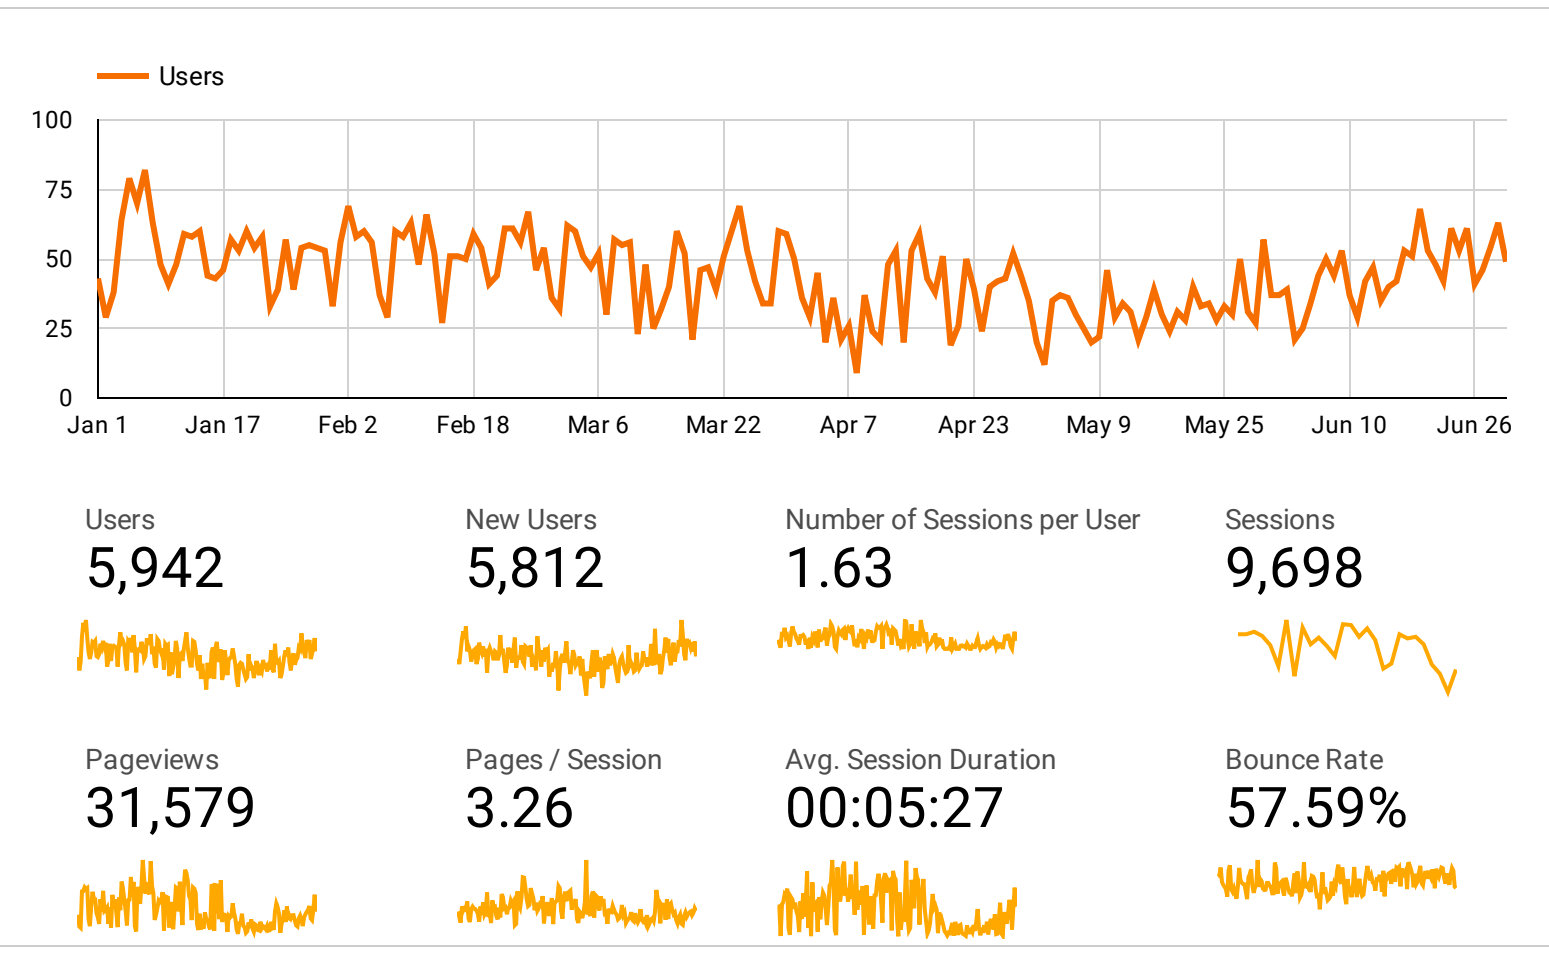

Google Analytics Audience Overview

site: catalog.uoc.ac.in

Continent ▼ |
 Region ▼ |
 Channel ▼ |
 Device ▼ |
 Jan 1, 2021 - Jun 30, 2021 ▼

Your audience at a glance

Let's learn a bit more about your users!

Google Analytics Audience Overview

site: find.uoc.ac.in

Continent Region Channel Device Jan 1, 2021 - Jun 30, 2021

Your audience at a glance

Let's learn a bit more about your users!