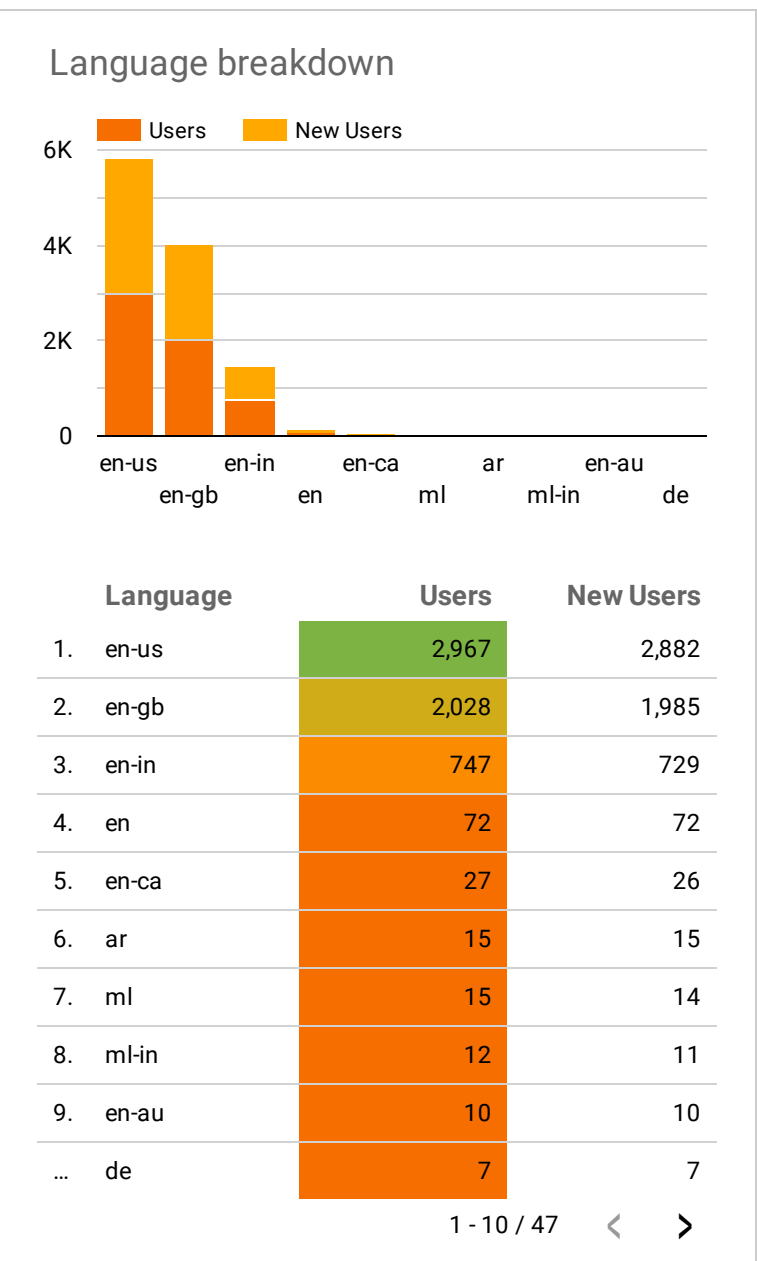

Google Analytics Audience Overview

site: catalog.uoc.ac.in

Continent ▼ |
 Region ▼ |
 Channel ▼ |
 Device ▼ |
 Jan 1, 2021 - Jun 30, 2021 ▼

Your audience at a glance

Let's learn a bit more about your users!

Google Analytics Audience Overview

site: find.uoc.ac.in

Continent Region Channel Device Jan 1, 2021 - Jun 30, 2021

Your audience at a glance

Let's learn a bit more about your users!