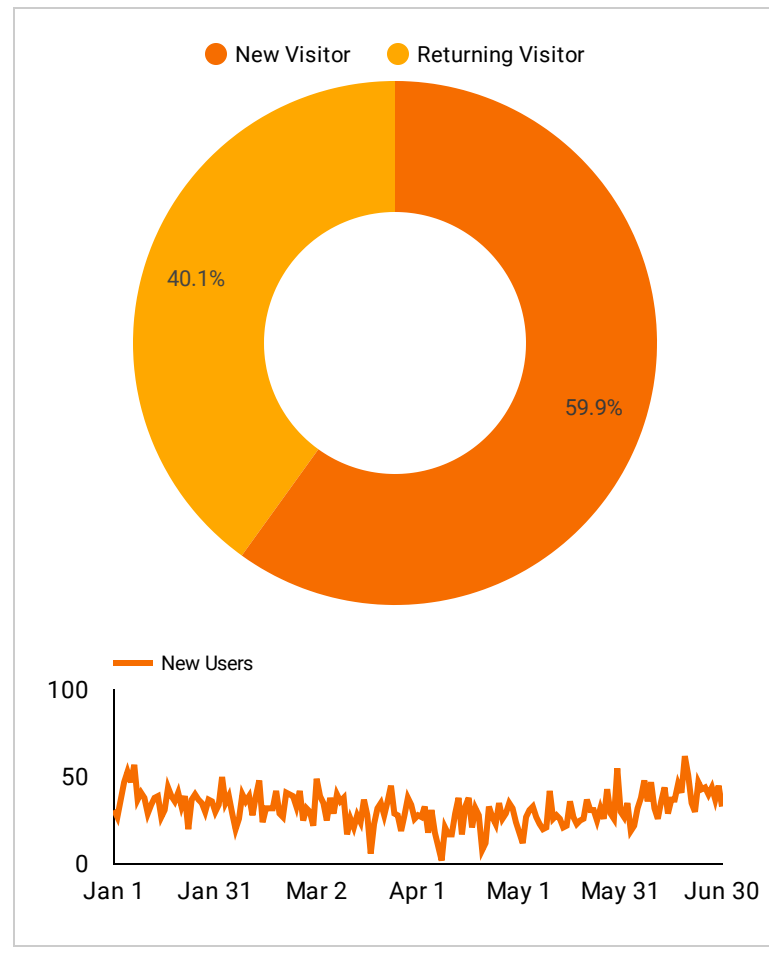

Google Analytics Audience Overview

site: catalog.uoc.ac.in

Continent ▼ |
 Region ▼ |
 Channel ▼ |
 Device ▼ |
 Jan 1, 2021 - Jun 30, 2021 ▼

Your audience at a glance

Let's learn a bit more about your users!

Google Analytics Audience Overview

site: find.uoc.ac.in

Continent Region Channel Device Jan 1, 2021 - Jun 30, 2021

Your audience at a glance

Let's learn a bit more about your users!