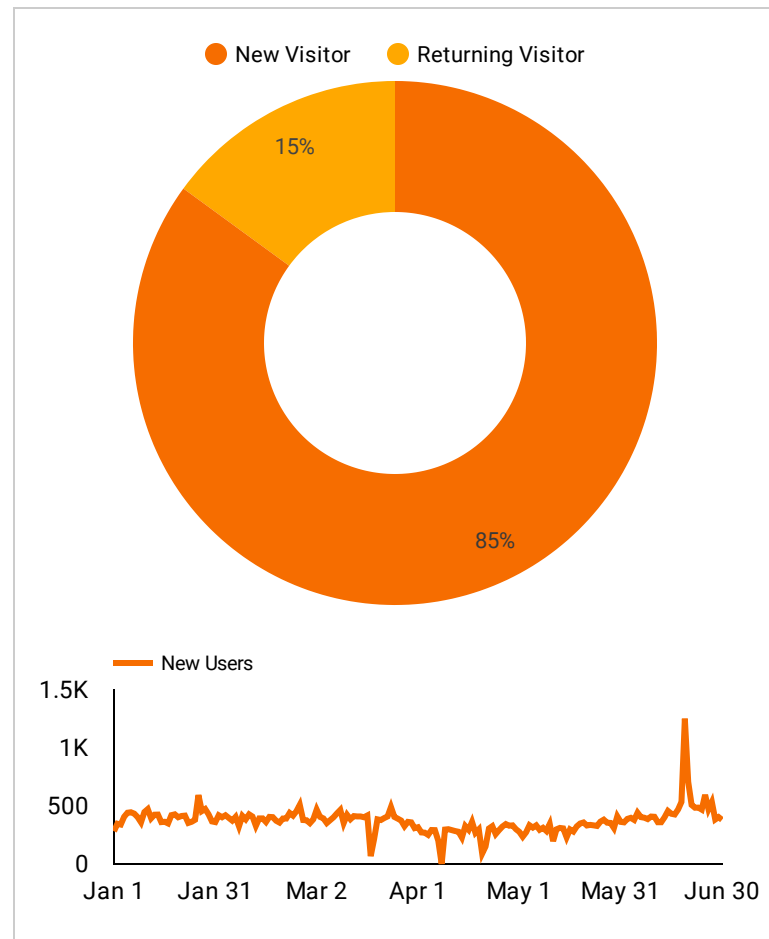

Google Analytics Audience Overview

site: catalog.uoc.ac.in

Continent ▼ |
 Region ▼ |
 Channel ▼ |
 Device ▼ |
 Jan 1, 2021 - Jun 30, 2021 ▼

Your audience at a glance

Let's learn a bit more about your users!

Google Analytics Audience Overview

site: find.uoc.ac.in

Continent Region Channel Device Jan 1, 2021 - Jun 30, 2021

Your audience at a glance

Let's learn a bit more about your users!