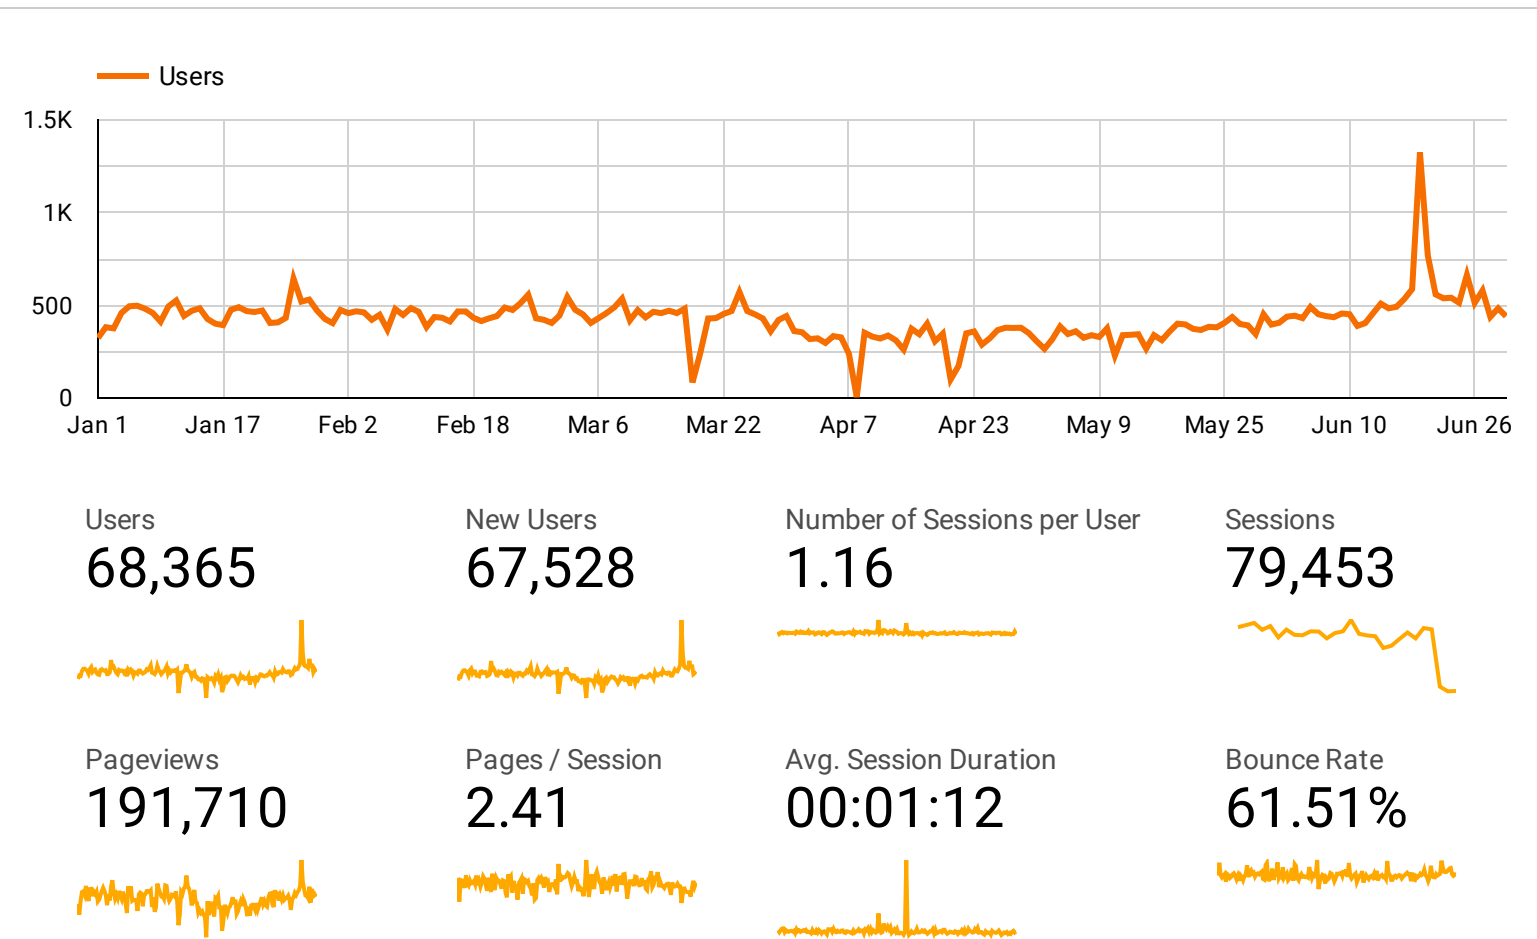

Google Analytics Audience Overview

site: catalog.uoc.ac.in

Continent ▼ |
 Region ▼ |
 Channel ▼ |
 Device ▼ |
 Jan 1, 2021 - Jun 30, 2021 ▼

Your audience at a glance

Let's learn a bit more about your users!

Google Analytics Audience Overview

site: find.uoc.ac.in

Continent Region Channel Device Jan 1, 2021 - Jun 30, 2021

Your audience at a glance

Let's learn a bit more about your users!