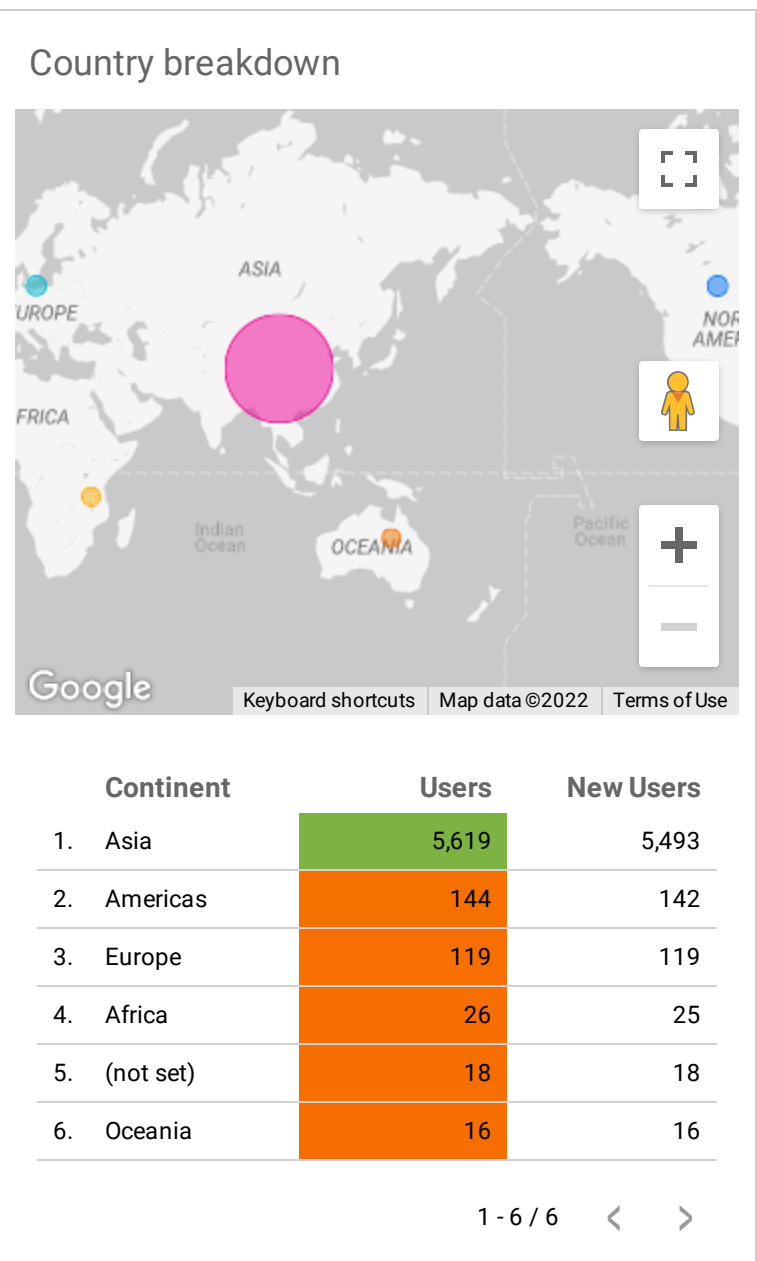

Google Analytics Audience Overview

site: catalog.uoc.ac.in

Continent ▼ |
 Region ▼ |
 Channel ▼ |
 Device ▼ |
 Jan 1, 2021 - Jun 30, 2021 ▼

Your audience at a glance

Let's learn a bit more about your users!

Google Analytics Audience Overview

site: find.uoc.ac.in

Continent Region Channel Device Jan 1, 2021 - Jun 30, 2021

Your audience at a glance

Let's learn a bit more about your users!